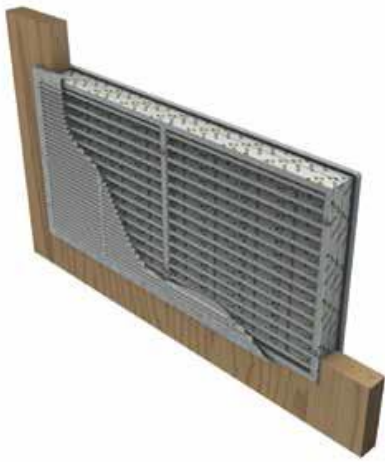

FEATURES

- Innovative, slim design
- Suitable for both Mini and Maxi fire doors
- All in one Kit includes 1xIFD, 2 x Cover Grilles, BOSS FireMastic-300 and fixings
- No moving parts result in a robust trouble free installation which will not rattle or vibrate
- Easy installation in New or Existing doors

TECHNICAL DATA

- ✓ Integrity Fire Rating - 2 hours
- ✓ Insulation Fire Rating - 1/2 hour
- ✓ Sizes available: 600 x 300 mm, 450 x 450 mm and 600 x 600 mm
- ✓ Suits nominal 37mm & 47mm thick Fire Doors
- ✓ Grille features decorative finish suitable for INTERNAL USE ONLY.
- ✓ Aluminium cover grilles are also available for more aggressive environments to special order.

PERFORMANCE CHARACTERISTIC

For airflow, pressure and acoustic data please refer to the following nomogram details in the technical section of the catalogue.

SUGGESTED SPECIFICATION

Ventilation dampers for fire doors shall be Boss IFD-D series. The installation shall be fully tested to AS 1530.4 to comply with the requirements AS/NZS 1905.1. Fire dampers must allow bi-directional airflow and have no moving parts.